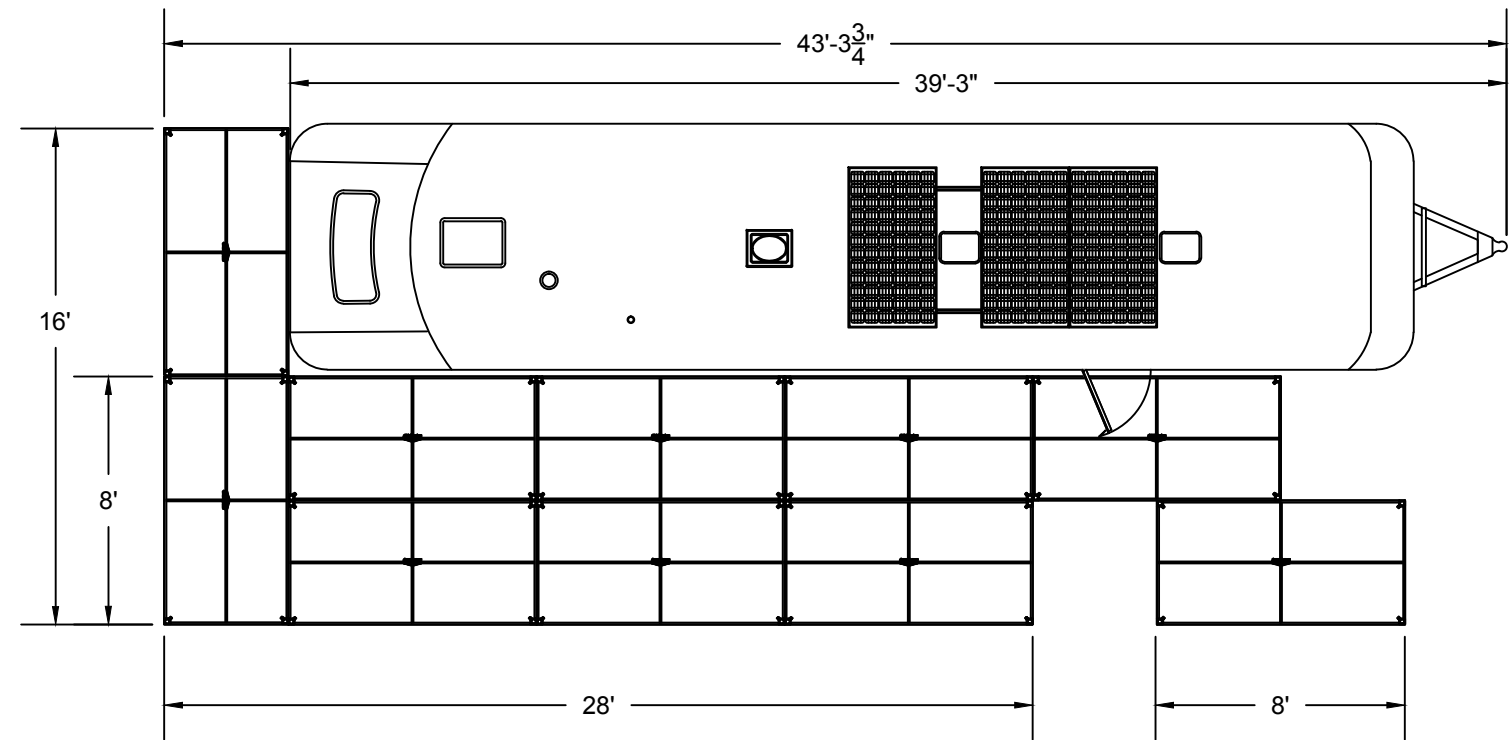

Airstream 3rd Angle

1000 OF2

CalArts School of Theater	Breen Art Trailer		TD: Ben Womick (864) 590-6939 ATD: MC: () - MC: () -	Drafted By: Ben Womick Scale: NTS Last Saved: 21-Jan-11 File Name: AT 1000.dwg	Airstream 3rd Angle - Steeldeck 1001 OF2
	Dir: Sam Breen Prd: CalArts	Des: Sam Breen PM: CalArts			