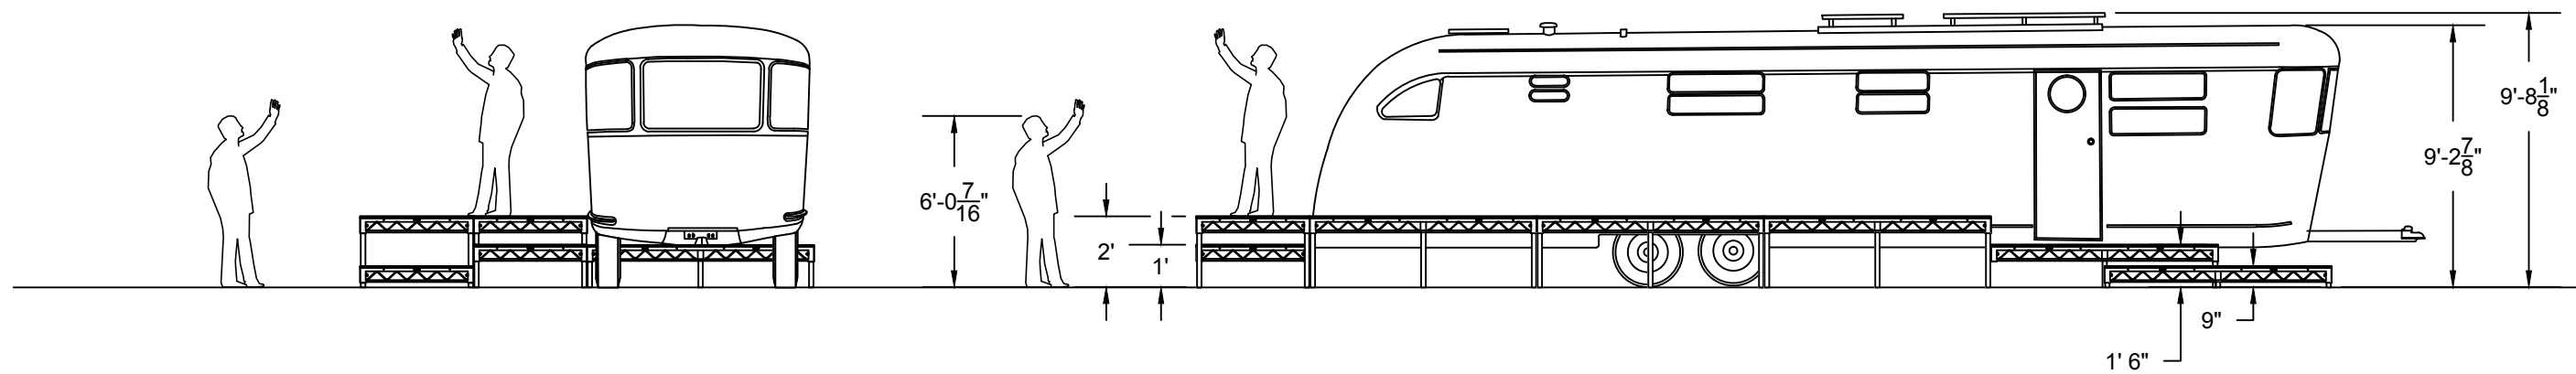

Airstream 3rd Angle

1000 OF2

CalArts School of Theater	Breen Art Trailer		TD: Ben Womick (864) 590-6939 ATD: MC: () - MC: () -	Drafted By: Ben Womick Scale: NTS Last Saved: 21-Jan-11 File Name: AT 1000.dwg	Airstream 3rd Angle - Steeldeck 1001 OF2
	Dir: Sam Breen Prd: CalArts	Des: Sam Breen PM: CalArts			